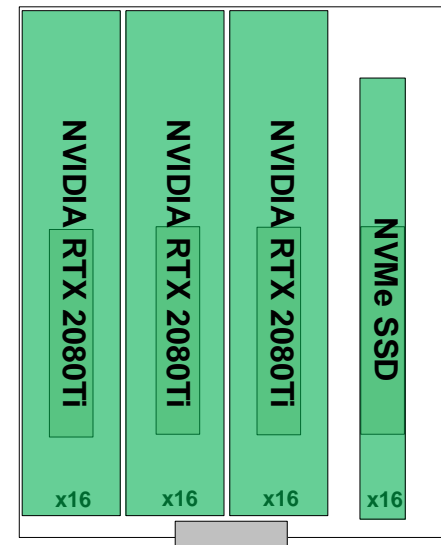

Maxon Cinema 4D / Red Shift