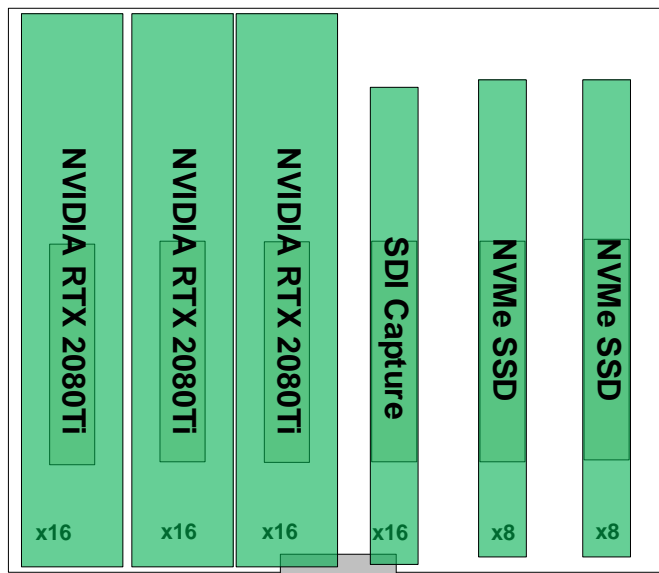

Xpander Rackmount Elite

Adobe After Effects CC or DaVinci Resolve