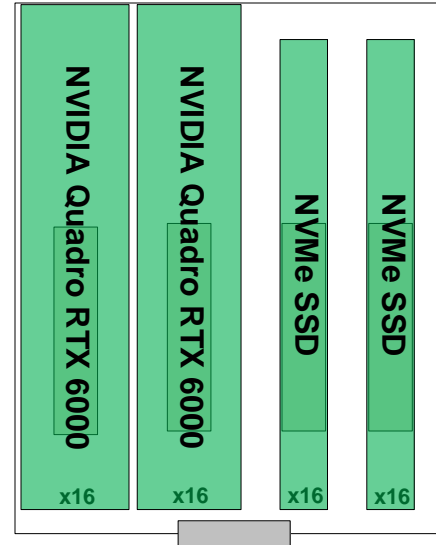

Cubix Xpander + NVMe SSD Sample Configurations (top-down perspective)

Xpander Rackmount 2 Gen3

DaVinci Resolve 16

DaVinci Resolve 16

NVIDIA GRID (Autodesk Maya, Adobe Creative Cloud)

Xpander Desktop Elite

Autodesk 3ds Max / Maya / Smoke