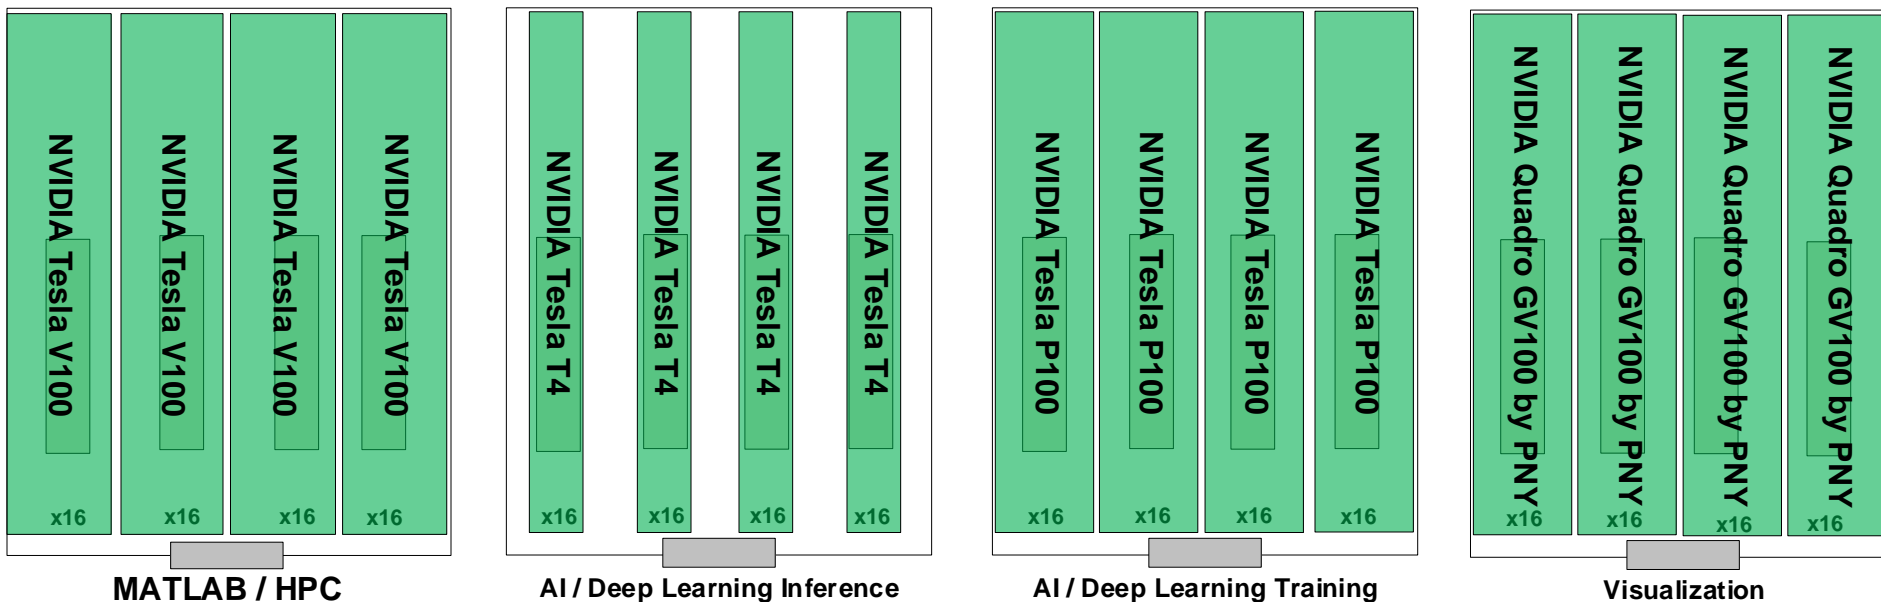

Xpander Desktop Elite Gen3, Cubix p/n XPDTG3-41-6HPC

Xpander Rackmount Elite Gen3, Cubix p/n XPDTG3-614U